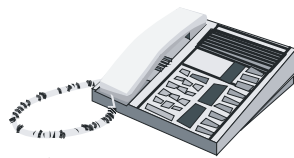

Hold Button Compatibility List

Phone Maker	Phone Model	Skutch Adapter
Execufone	ITC-420	AS-703-M
Execufone	420I	AS-703-M
GE	187	AS-702
GE	2-9418	AS-702
GE	2-9420-A	AS-702
GE	2-9435-A	AS-702
GE	2-9435-B	AS-702
GE	2-9435-C	AS-702
GE	2-9436-A	AS-702
GE	2-9438-A	AS-702
GE	2-9480	AS-702
GE	2-9481	AS-702
GE	2-9487	CK-2
GE	2-9488	CK-2
GE	2-9490	AS-702-B
GE	2-9638-A	AS-702
GE	2-9975	AS-702
GE	25403	CK-7
GE	25404	CK-7
GTE	2350	AS-702
IBM	412	AS-703-M
IBM	412CID	AS-703-M
IBM	4900	AS-703-M
Intellitouch	ITC-420	AS-703-M
Intellitouch	420I	AS-703-M
Northern Telecom	Unity	AS-702
Pac Bell	261	AS-702
Pac Bell	FE5350	AS-702
Panasonic	KX-T3110	AS-702
Panasonic	KX-T3120	AS-702
Panasonic	KX-T3122	AS-702
Panasonic	KX-T3135	AS-702
Panasonic	KX-T3145	AS-702
Panasonic	KX-T3155	AS-702
Panasonic	KX-T3160	AS-702 [1]
Panasonic	KX-T3165	AS-702
Panasonic	KX-T3170	AS-702 [1]
Panasonic	KX-T3175	AS-702
Panasonic	KX-T3280	AS-702
Panasonic	KX-T3281	AS-702
Panasonic	KX-T3980-H	AS-702

Phone Maker	Phone Model	Skutch Adapter
Panasonic	KX-T3980-R7	AS-702
Panasonic	KX-T3981	AS-702
Panasonic	KX-TC930	AS-702
Panasonic	KX-TG2000	CK-1P7
Panasonic	KX-TG2720	CK-1P2
Panasonic	KX-TG2740	CK-1P2
Panasonic	KX-TG4000	CK-1P7
Panasonic	KX-TG4500	CK-1P7
Panasonic	KX-TG5480	CK-1P3
Panasonic	KX-TG6500	CK-1P3
Panasonic	KX-TG6502	CK-1P3
Panasonic	KX-TG6700	CK-1P4
Panasonic	KX-TG6702	CK-1P4
Panasonic	KX-TG650	CK-1P3
Panasonic	KX-TG9381T	CK-1P6
Panasonic	KX-TG9382T	CK-1P6
Panasonic	KX-TG9391T	CK-1P6
Panasonic	KX-TG9392T	CK-1P6
Panasonic	KX-TGA200	CK-1P7
Panasonic	KX-TGA400	CK-1P7
Panasonic	KX-TGA420	CK-1P7
Panasonic	KX-TGA650	CK-1P3
Panasonic	KX-TGA670	CK-1P4
Panasonic	KX-TS20	AS-702
Panasonic	KX-TS21	AS-702
Panasonic	KX-TS25	AS-702
Panasonic	KX-TS27	AS-702
Panasonic	KX-TS208	AS-702
Panasonic	KX-TS3282	AS-702-B
Panasonic	KX-TS4100	CK-1P5
Panasonic	KX-TS4200	CK-1P5
Panasonic	KX-TS4300	CK-1P5
Panasonic	KX-TSC14	AS-702-B
Panasonic	VA-8400	AS-702
Panasonic	PQLV30024ZB	CK-1P3
Phone Mate	PMG-4125	AS-703-M
Qwest	NSQ412	AS-703-H
Radio Shack	1752	AS-703-M
Radio Shack	206 – old	AS-702
Radio Shack	208 – old	AS-702
Radio Shack	209 – old	AS-702

[1] Requires two AS-702's and a "Y" splitter for the audio

[2] Requires two AS-702-B's and a "Y" splitter for the audio