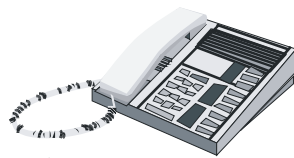

Hold Button Compatibility List

Phone Maker	Phone Model	Skutch Adapter
Radio Shack	210 / 43-623	AS-702
Radio Shack	212 / 43-463	AS-703-M
Radio Shack	612 / 43-461	AS-703-M
Radio Shack	43-373D	AS-702
Radio Shack	ET-1753/43-1753	AS-702
Radio Shack	43-430	AS-702
Radio Shack	ET-146 / 43-642	AS-702
Radio Shack	ET-180	AS-702
Radio Shack	ET-181 / 43-470	AS-702
Radio Shack	ET-184	AS-702
Radio Shack	ET-192	AS-702
Radio Shack	ET-193	AS-702
Radio Shack	ET-293 / 43-622	AS-702
Radio Shack	ET-469 / 43-469	AS-702
RCA	25201	AS-702-B
RCA	25210	CK-1R2
RCA	25250	CK-1R2
RCA	25255	CK-1R3
RCA	25403	CK-7
RCA	25404	CK-7
RCA	25413	CK-7
RCA	25414	CK-7
RCA	25415	CK-7
RCA	25423	CK-7
RCA	25424	CK-7
RCA	25425	CK-7
SBC	2105	AS-702
SBC	4000	AS-702 [1]
SBC	410	AS-703-SBC
SBC	420	AS-703-M
Skutch	HT-878	AS-702
Smarttalk	208VX	AS-702
Sony	IT-M804	AS-702-B [2]
South Western Bell	FT325	AS-702
South Western Bell	FT360	AS-702
South Western Bell	FT365BL	AS-702
South Western Bell	FT412	AS-702 [1]
Spectra Phone	FP-40M	AS-702

Phone Maker	Phone Model	Skutch Adapter
Starplus II	HAC2605	AS-702
Starplus II	HAC2606	AS-702
TDS	TDS-412	AS-703-H
TMC	ET4000	AS-702 -B [1]
TMC	ET4300	AS-702 -B [1]
TT Systems	412	AS-703-M
TT Systems	412CID	AS-703-M
TT Systems	4300	AS-702 [1]
TT Systems	4900	AS-703-M
TT Systems	5200	AS-702 [1]
TT Systems	5300	AS-702 [1]
TT Systems	7993	AS-702 [1]
Uniden	UB-420	AS-703-M
Uniden	420	AS-703-M
Verizon	NSQ412	AS-703-H

[1] Requires two AS-702's and a "Y" splitter for the audio

[2] Requires two AS-702-B's and a "Y" splitter for the audio